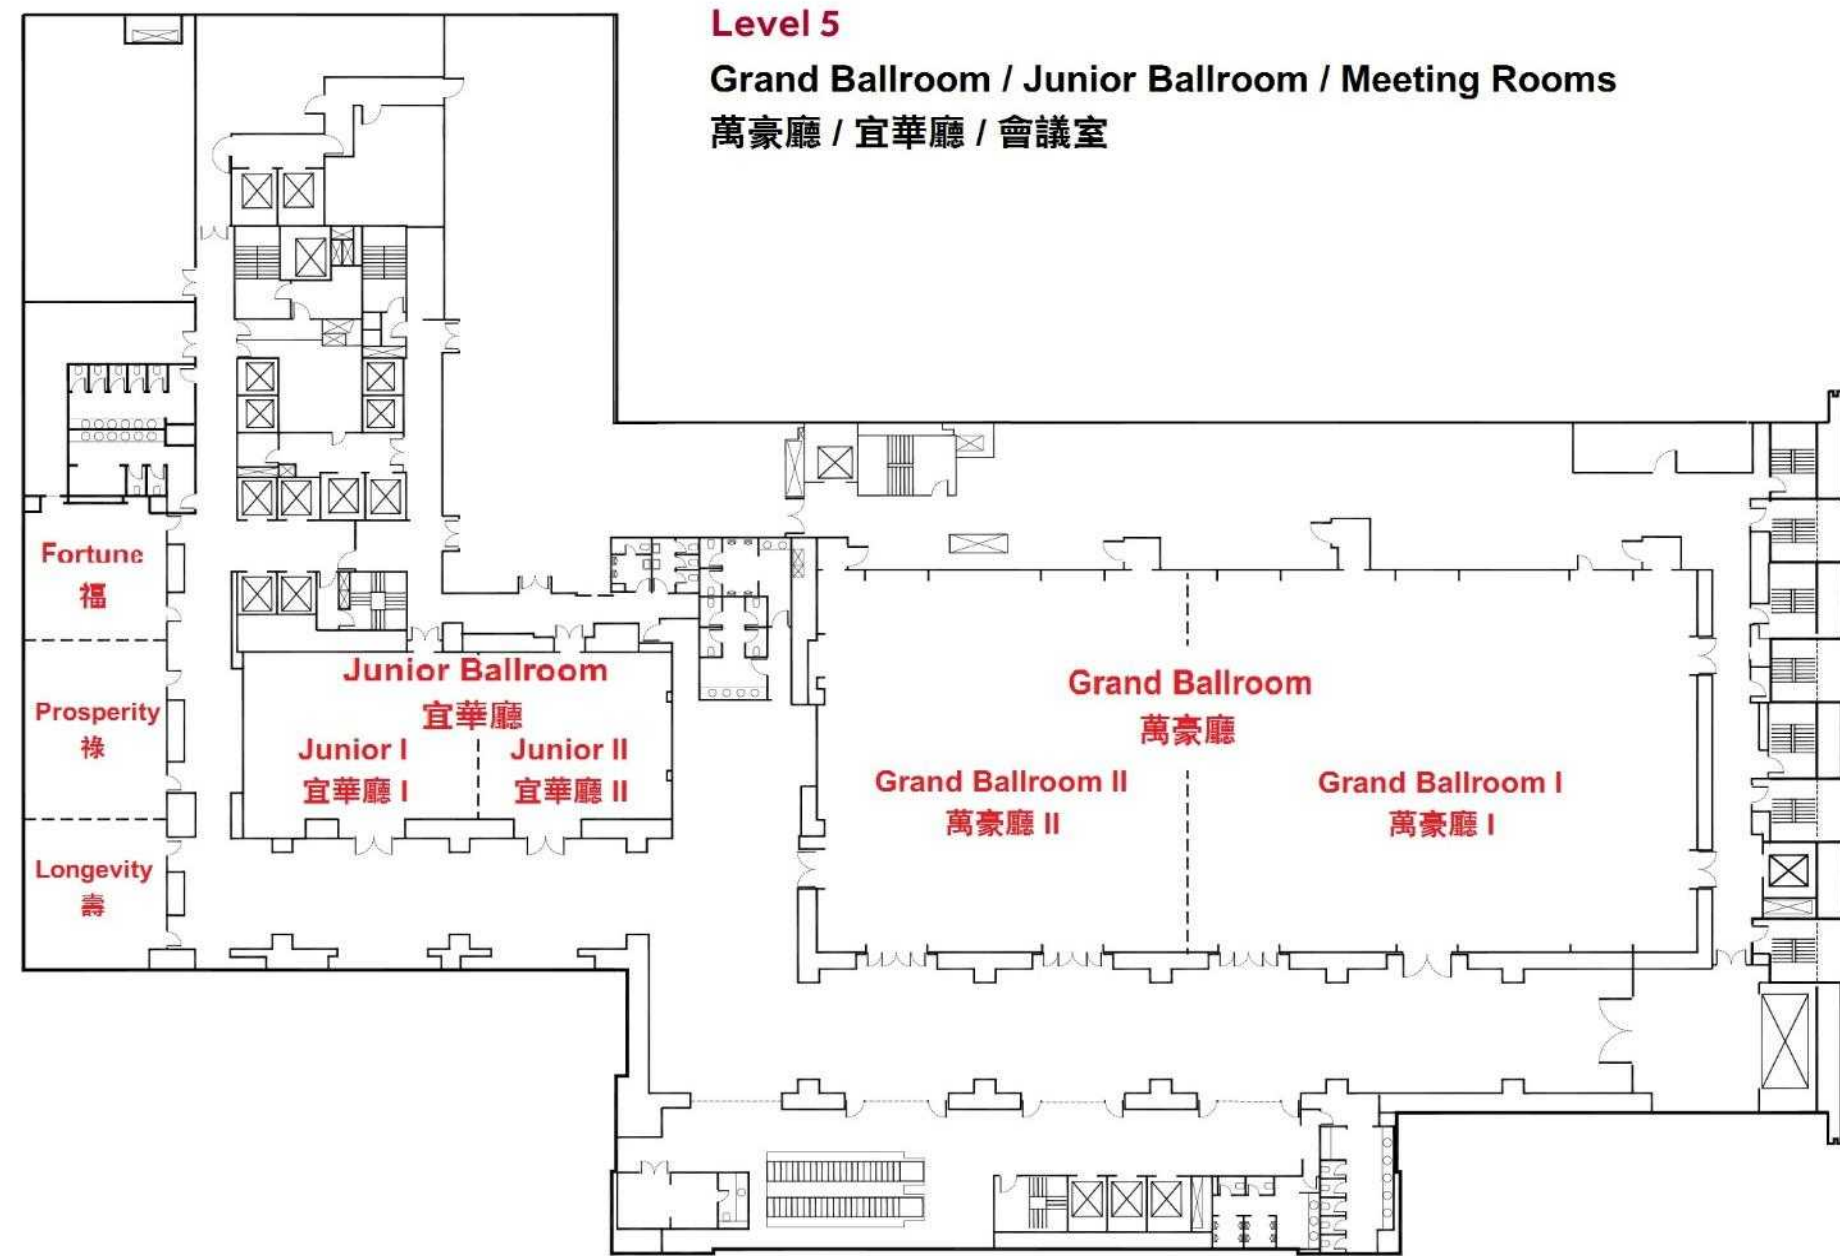

# 1F Lobby

# 5F Floor Plan

## 宜華廳 Junior Ballroom