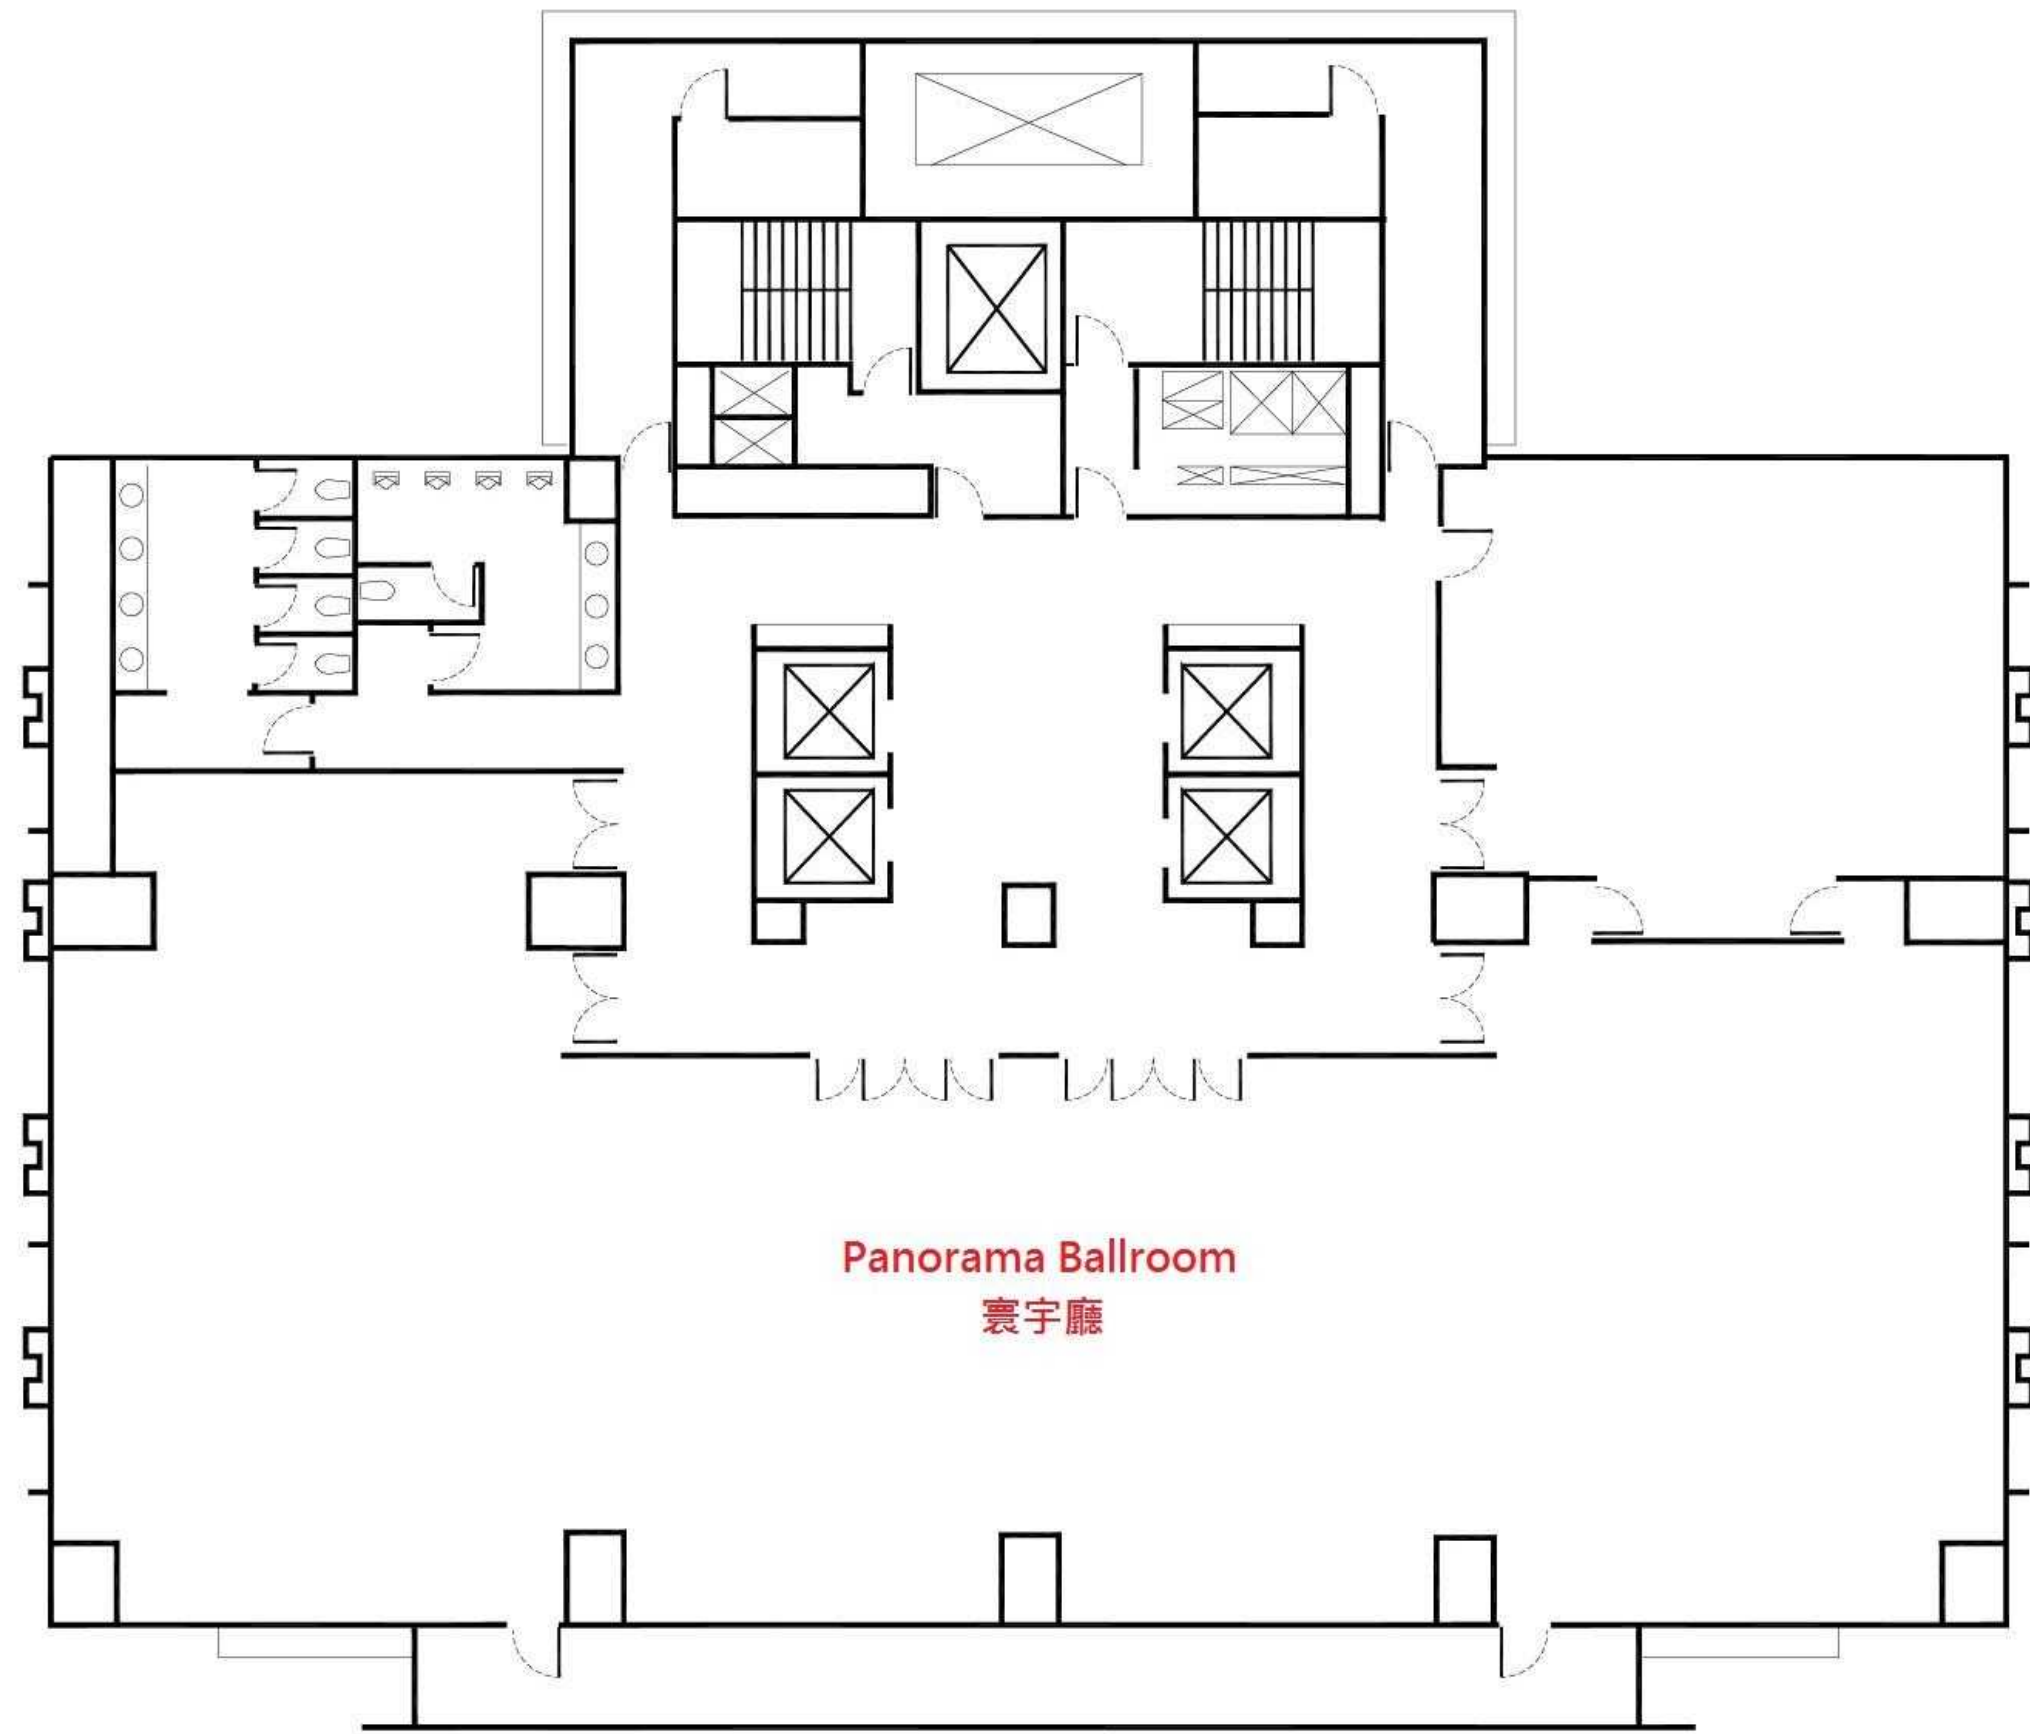

# 8F Garden Chapel

餐前迎賓酒會  
Cocktail Reception

8F Garden Villa

新娘休息室 Bridal Room

# 36F Floor Plan

Level 36

Panorama Ballroom

36樓 寰宇廳

## 寰宇廳(15-18T)